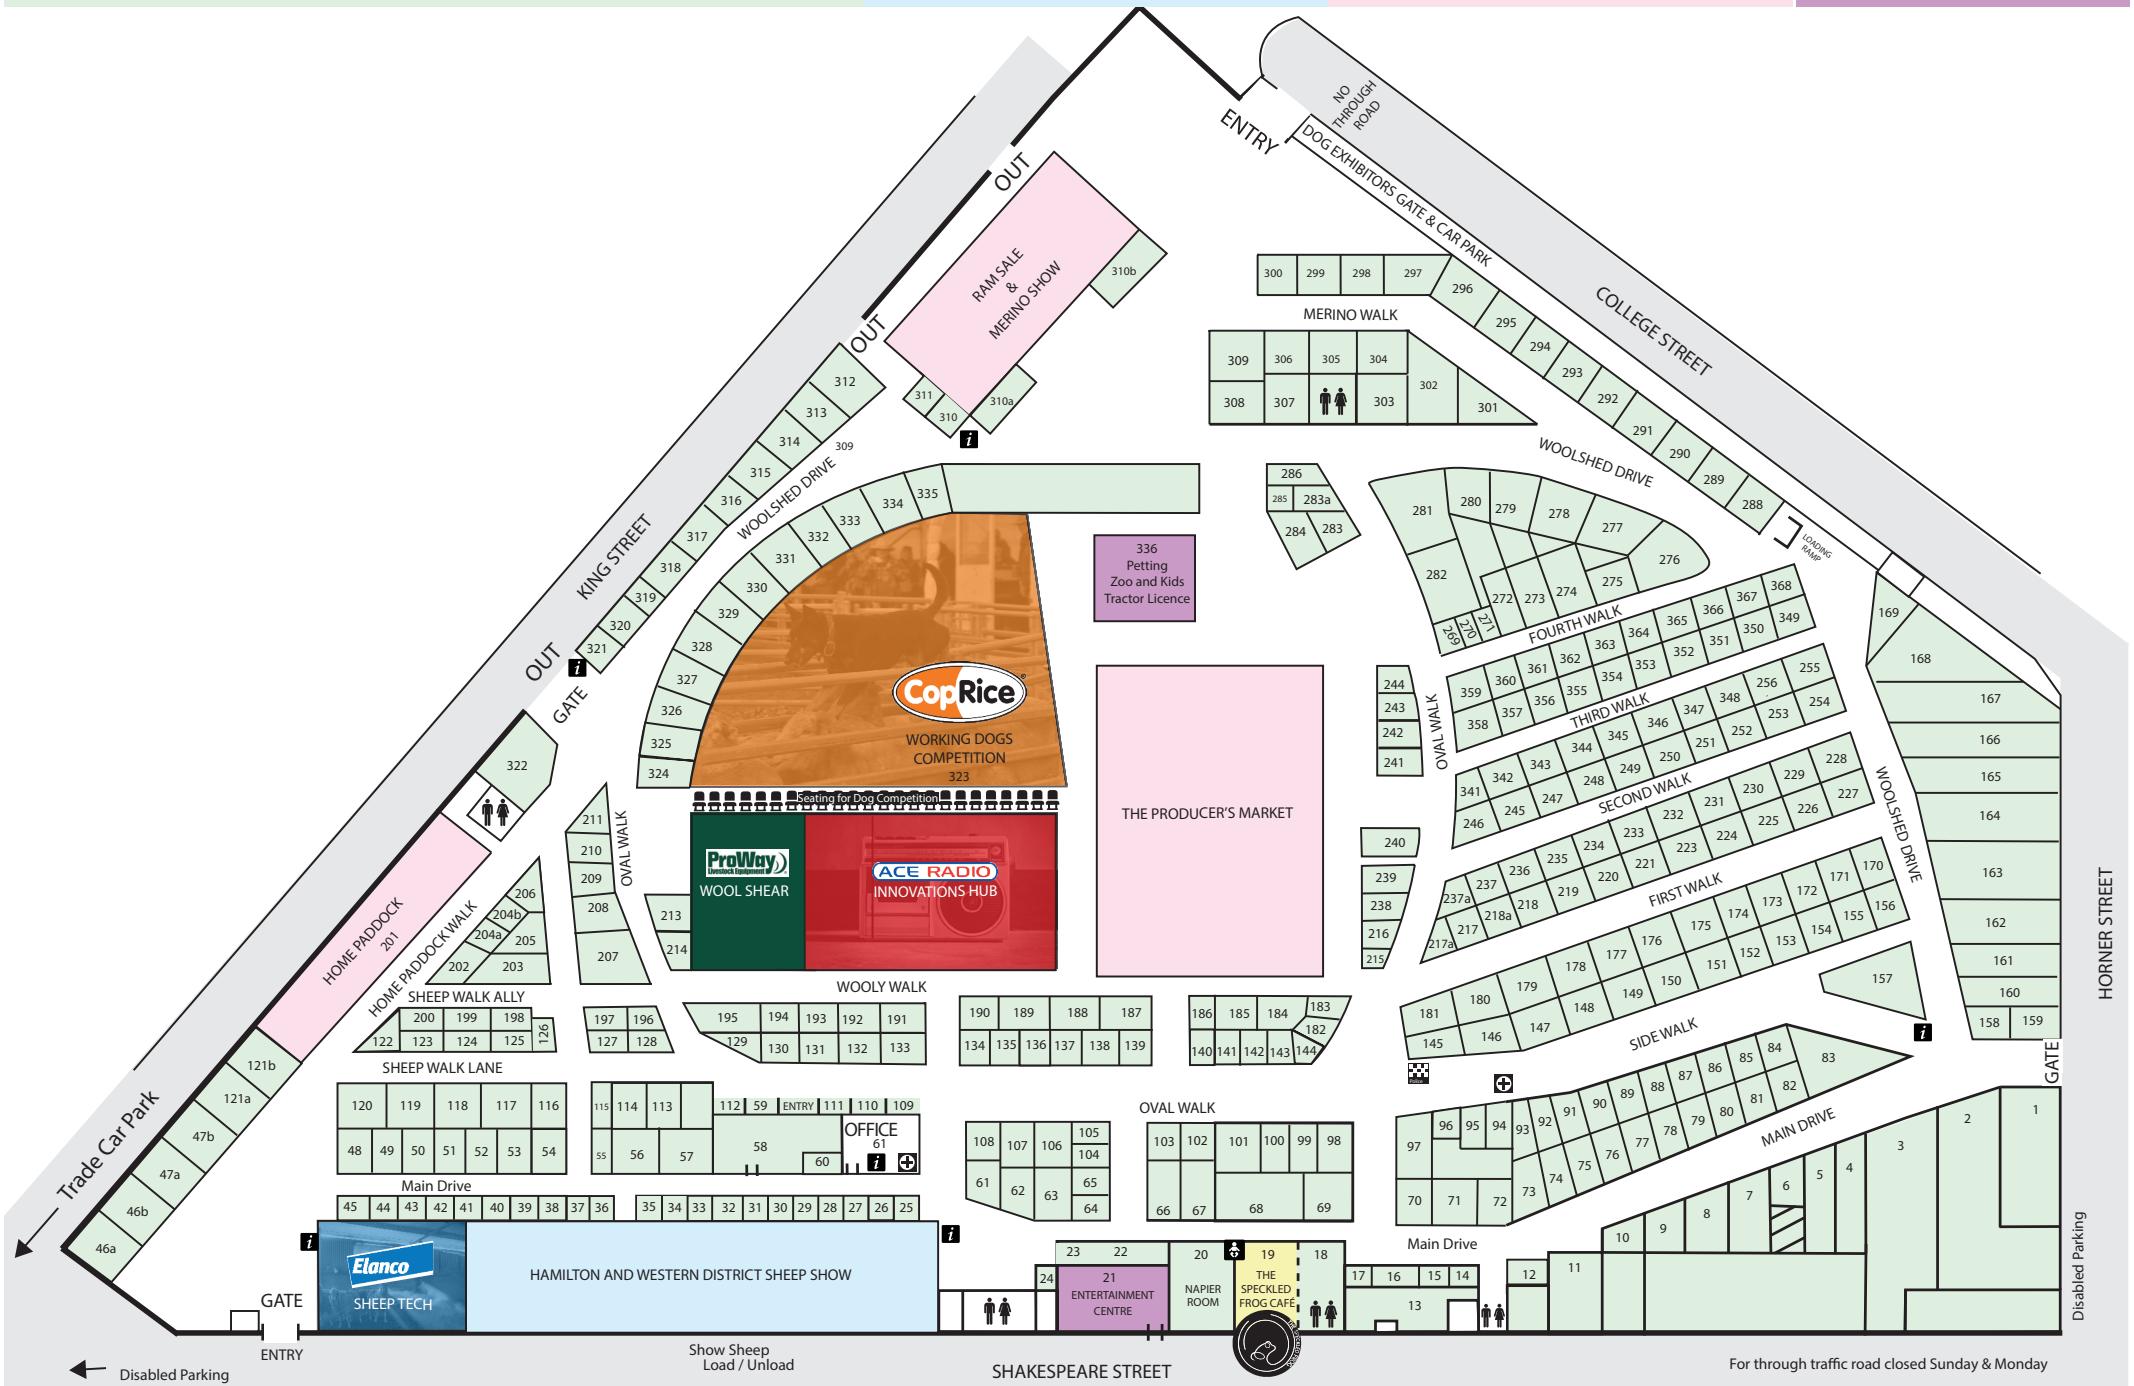

Disabled Parking

ENTRY

Show Sheep Load / Unload

SHAKESPEARE STREET

For through traffic road closed Sunday & Monday

Disabled Parking

HORNER STREET

GATE

ENTRY

NO THROUGH ROAD

DOG EXHIBITORS GATE & CAR PARK

COLLEGE STREET

MERINO WALK

WOOLSHED DRIVE

KING STREET

WOOLSHED DRIVE

WOOLSHED DRIVE

OUT

OUT

OUT

OUT

GATE

HOME Paddock

HOME Paddock

SHEEP WALK ALLY

SHEEP WALK LANE

Main Drive

Elanco SHEEP TECH

HAMILTON AND WESTERN DISTRICT SHEEP SHOW

CopRice

WORKING DOGS COMPETITION

ProWay

WOOL SHEAR

ACE RADIO

INNOVATIONS HUB

THE PRODUCER'S MARKET

21 ENTERTAINMENT CENTRE

NAPIER ROOM

THE SPECKLED FROG CAFE

Main Drive

MAIN DRIVE

SIDE WALK

FIRST WALK

SECOND WALK

THIRD WALK

FOURTH WALK

300 299 298 297

309 306 305 304
308 307 303 302 301

286 285 283a 284 283

281 280 279 278 277 276
282 272 273 274 275

244 243 242 241

239 238 237a 237 236 235 234 233 232 231 229 228

120 119 118 117 116
48 49 50 51 52 53 54

115 114 113 112 59 ENTRY 111 110 109
55 56 57 58 60 61

108 107 106 105 104
61 62 63 65 64

103 102 101 100 99 98
66 67 68 69

190 189 188 187
134 135 136 137 138 139

186 185 184 183
140 141 142 143 144

195 194 193 192 191
129 130 131 132 133

197 196
127 128

211 210 209 208 207 214

321 320 319 318 317 316 315 314 313 312 311 310 310a 310b

329 328 327 326 325 324

330 331 332 333 334 335

359 360 361 362 363 364 365 366 367 368
358 357 356 355 354 353 352 351 350 349

341 342 343 344 345 346 347 348 256 255
246 245 247 248 249 250 251 252 253 254

237a 237 236 235 234 233 232 231 230 229 228
217a 217 218a 218 219 220 221 222 223 224 225 226 227

181 180 179 178 177 176 175 174 173 172 171 170
145 146 147 148 149 150 151 152 153 154 155 156

169 168 167 166 165 164 163 162 161 160 159

46a 46b 47a 47b 121a 121b

201 202 203 204a 204b 205 206

200 199 198 122 123 124 125 126

207 208 209 210 211

212 213 214

215 216 217 218 219 220 221 222 223 224 225 226 227 228 229 230 231 232 233 234 235 236 237 238 239 240 241 242 243 244

336

991 992 993 994 995 996 997 998 999 1000